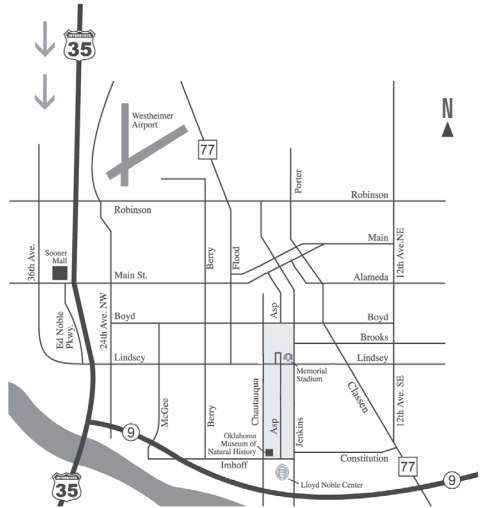

Use the second entrance to access the parking lot (park near the west side of the arena). The media entrance is through the upper concourse.

NORMAN HOTEL INFORMATION

Courtyard by Marriott 770 Copperfield Dr. 701-8900
 Embassy Suites 2501 Conference Dr. 364-8040
 Fairfield Inn 301 Norman Center Ct. 447-1661
 Hampton Inn 309 Norman Center Ct. 366-2100
 Hilton Garden Inn 700 Copperfield Dr. 579-0100
 Holiday Inn 1000 N. Interstate Dr. 364-2882