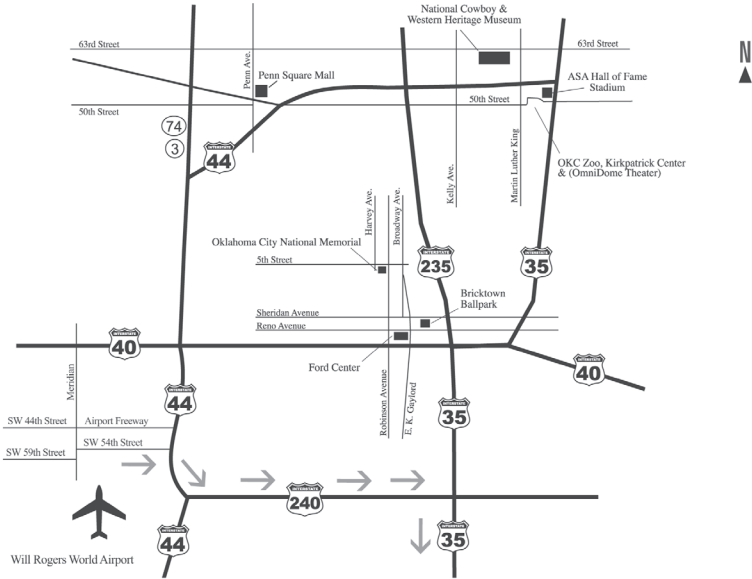

MAPS/DIRECTIONS

TO LLOYD NOBLE CENTER

From I-35, take the Hwy. 9 East exit in Norman. Proceed approximately three miles and take a left on Chautauqua Ave. Lloyd Noble Center is just ahead on the right.

Use the second entrance to access the parking lot (park near the west side of the arena). The media entrance is through the upper concourse.