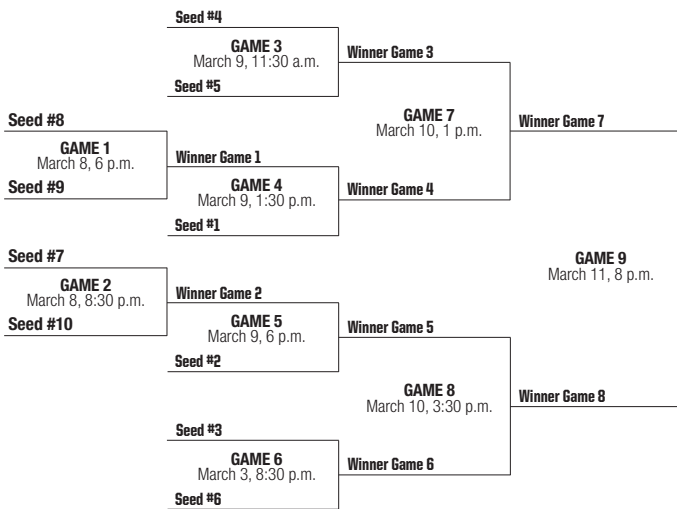

BIG 12 COMPOSITE SCHEDULE

16	West Virginia at Iowa State Texas at K-State Texas Tech at TCU Baylor at Kansas	6 p.m. 6:30 p.m. 6:30 p.m. 7 p.m.
19	Oklahoma State at Kansas Oklahoma at Iowa State K-State at Texas Tech TCU at Texas	12 p.m. 12 p.m. 3 p.m. TBA
20	West Virginia at Baylor	4 p.m.
22	Oklahoma at TCU	8 p.m.
23	Texas Tech at West Virginia Oklahoma State at K-State Iowa State at Baylor Kansas at Texas	5 p.m. 6:30 p.m. 7 p.m. TBA
26	K-State at West Virginia Iowa State at Oklahoma State Texas at Texas Tech	4 p.m. 5 p.m. TBA
27	Kansas at TCU Baylor at Oklahoma	12 p.m. 2 p.m.
28	West Virginia at Texas	7 p.m.
29	Texas Tech at Iowa State	6:30 p.m.
30	TCU at K-State Oklahoma at Kansas Baylor at Oklahoma State	6:30 p.m. 7 p.m. 7 p.m.

» FEBRUARY

2	Texas Tech at Baylor Iowa State at K-State Texas at Oklahoma	1 p.m. 1 p.m. 3 p.m.
3	Oklahoma State at TCU Kansas at West Virginia	2 p.m. 3 p.m.
4	Baylor at Texas	6 p.m.
6	K-State at Kansas TCU at Texas Tech Oklahoma at Oklahoma State	7 p.m. 7 p.m. 8 p.m.
9	TCU at Baylor West Virginia at Iowa State Oklahoma State at Texas Tech Texas at Kansas	12 p.m. 6 p.m. 6:30 p.m. 7 p.m.
10	K-State at Oklahoma	2 p.m.
12	Texas at Oklahoma State	7 p.m.

13	West Virginia at Texas Tech Baylor at K-State Iowa State at TCU Kansas at Oklahoma	6 p.m. 6:30 p.m. 6:30 p.m. 7 p.m.
16	TCU at West Virginia Oklahoma State at Iowa State Oklahoma at Baylor	1 p.m. 1 p.m. 7 p.m.
17	Texas Tech at Kansas K-State at Texas	2 p.m. 4 p.m.
20	Kansas at Baylor West Virginia at Oklahoma State Iowa State at Oklahoma	6 p.m. 6 p.m. 7 p.m.
23	Kansas at Oklahoma State Oklahoma at West Virginia Baylor at Iowa State K-State at TCU Texas Tech at Texas	1 p.m. 2 p.m. 3 p.m. 5 p.m. TBA
25	Texas at Baylor Oklahoma State at Oklahoma	6 p.m. 8 p.m.
26	Iowa State at Texas Tech	6 p.m.
27	West Virginia at K-State TCU at Kansas	6:30 p.m. 7 p.m.

» MARCH

2	Oklahoma State at Baylor Texas Tech at K-State TCU at Oklahoma West Virginia at Kansas Iowa State at Texas	1 p.m. 1 p.m. 4:30 p.m. 7 p.m. TBA
4	Baylor at West Virginia Kansas at Iowa State K-State at Oklahoma State	6 p.m. 6:30 p.m. 7 p.m.
5	Texas at TCU Oklahoma at Texas Tech	6:30 p.m. 7 p.m.

All times Central and subject to change

2019 PHILLIPS 66 BIG 12 CHAMPIONSHIP

March 8-11 (Friday-Monday)
Oklahoma City, Okla.
Chesapeake Energy Arena

TV SCHEDULE
Games 1, 2: FCS
Games 3, 4, 5, 6: FSN
Games 7, 8: FS1
Game 9: FS1

FUTURE DATES AND SITES
2020: TBD (Kansas City)